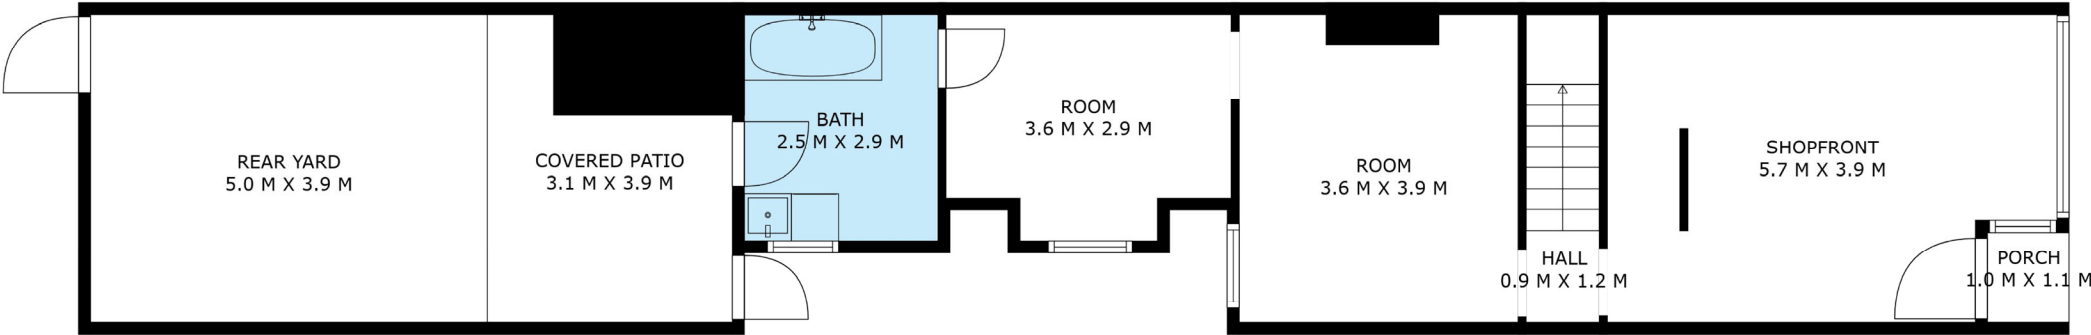

FLOOR 1

GROUND

Total scanned area: 121 m²

Created By Estate Studios Pty Ltd. This Floorplan Is For Illustrative Purposes Only.